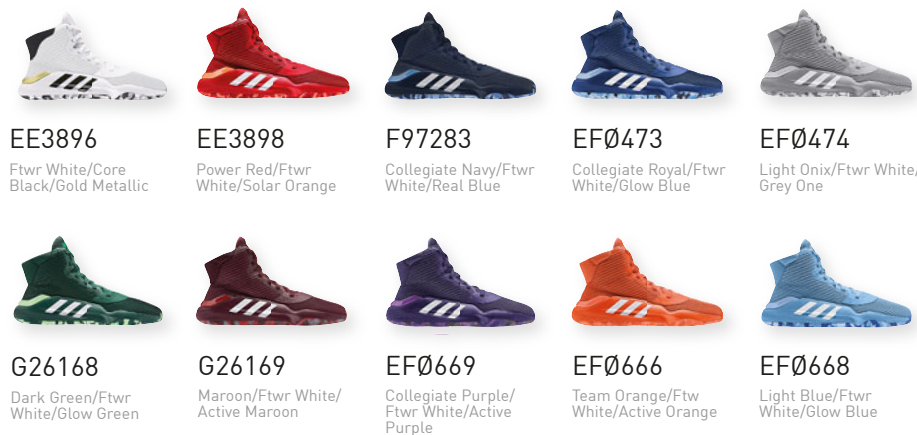

LIGHTSTRIKE    SPARTANBURG

AVAILABLE COLORS:

JAMES HARDEN

MARQUEE BOOST NEW

MSRP: **\$130** SIZES: **7-15, 16, 17, 18, 19, 20**
FIRST SHIP: **8/1/19** LAST SHIP: **7/31/20**

- Mid cut silhouette
- Padded heel collar for cushioning and comfort
- Full length boost midsole for unmatched responsiveness
- Zonal herringbone outsole for elevated grip and traction

BOOST   **SPARTANBURG**

AVAILABLE COLORS:

EF1230

Core Black/
Ftwr White/Core Black

MARQUEE BOOST LOW NEW

MSRP: **\$120** SIZES: **7-15, 16, 17, 18, 19, 20**
FIRST SHIP: **8/1/19** LAST SHIP: **7/31/20**

- Low cut silhouette
- Padded heel collar for cushioning and comfort
- Full length boost midsole for unmatched responsiveness
- Zonal herringbone outsole for elevated grip and traction

BOOST   **SPARTANBURG**

AVAILABLE COLORS:

F97281

Core Black/
Ftwr White/Core Black

PRO BOUNCE 2019 NEW

MSRP: **\$120** SIZES: **4-15, 16, 17, 18, 19, 20**
 FIRST SHIP: **8/1/19** LAST SHIP: **7/31/20**

- Mid cut silhouette
- Molded padded ankle collar for comfort and support
- Bounce midsole cushioning for instant step-in comfort and responsiveness
- Anatomical flex groove and multidirectional herringbone outsole traction pattern for enhanced movement and grip on court

Bounce    **SPARTANBURG**

F97282
Core Black/Ftwr White/Grey Four

AVAILABLE COLORS:

PRO BOUNCE LOW 2019 NEW

MSRP: **\$110** SIZES: **4-15, 16, 17, 18, 19, 20**
 FIRST SHIP: **8/1/19** LAST SHIP: **7/31/20**